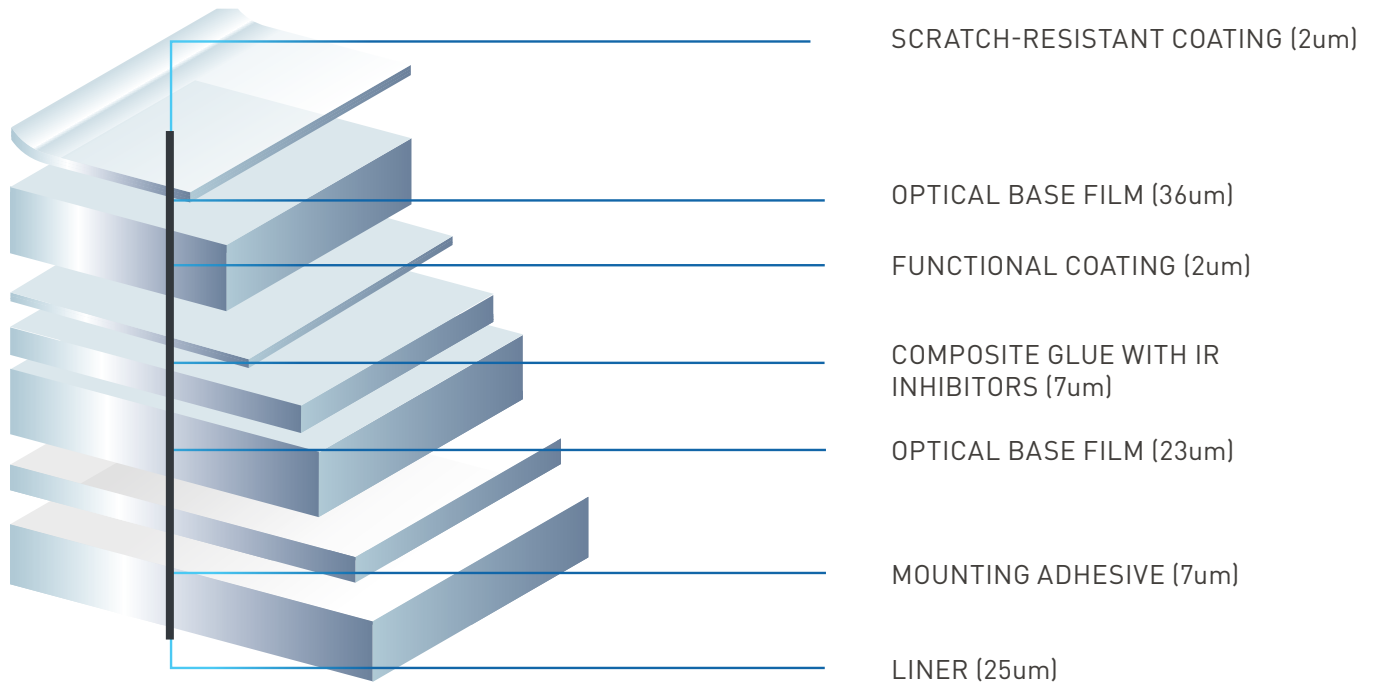

The series is available in seven breathtaking colors in our range.

FEATURES OF THE FILM

Heat Rejection

Filters heat waves from outside.

High-level clarity

Clear and highly transparent.

Color-changing style

Presents different colors from various viewing angles.

Metallic texture

Presents a flowing mirror effect.

STRUCTURE OF THE FILM

TECHNICAL FEATURES

Total Solar Energy Transmitted	49%
Total Solar Energy Rejection	50%
Visible Light Transmission	68%
Visible Light Reflection	11%
Infrared Rejection	92%
UV Rejection	99%